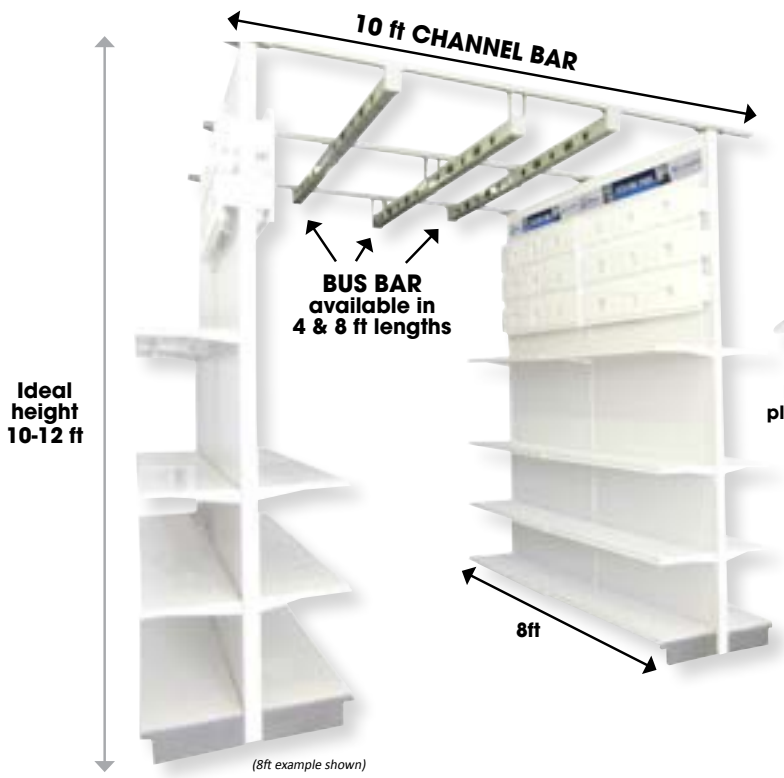

## Product Information | Information Produit:

	name   nom	model   modèle	dimensions	bulbs   ampoules
5	Mae	ICH408B05CH	16" W, 21 1/4" H	5 x 60W C
6	Lainey	ICH175B04CH	11 3/4" W, 19 1/4" H	4 x 60W C
7	Danica	ICH171B05WH	12" W, 17" H	5 x 60W C

# overhead displayer

OPTIONAL WALL DISPLAYER SOLD SEPARATELY

ATTACHES TO STANDARD GONDOLA

Utilize valuable retail space with Canarm's overhead displayer. Easy to install and fully adjustable. Simply connect the fixture to Fixture Hanger and plug into Bus Bar!

## EASILY CUSTOMIZE YOUR LIGHTING DISPLAY

- display lights & ceiling fans
- attaches to gondola (upright extenders not included)
- Ideal display height is 10ft - 12ft
- display fixtures over multiple aisles with unlimited lengths